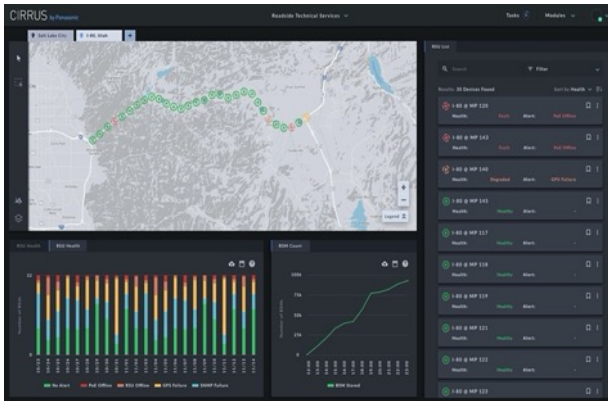

Cirrus
BY PANASONIC™

Moving what matters

August 10, 2021

The strength of many partners amplifies yours

A 360-degree V2X solution

Standardized.
Secure.
Production-ready.
Building upon real-world partnerships.

- + Vehicles
- + Infrastructure
- + V2X Cloud platform

V2X Cloud Platform: Standards neutral. Multi-tenant.

V2X System Management

Central data management across existing and new V2X Deployments

- + RSU Onboarder
- + RSU Manager
- + OBU Manager

V2X Platform

Data processing, analytics, storage, and visualizations for current and future V2X use cases

- + V2X Traffic Manager
- + V2X Data Visualizer
- + V2X Data Marketplace