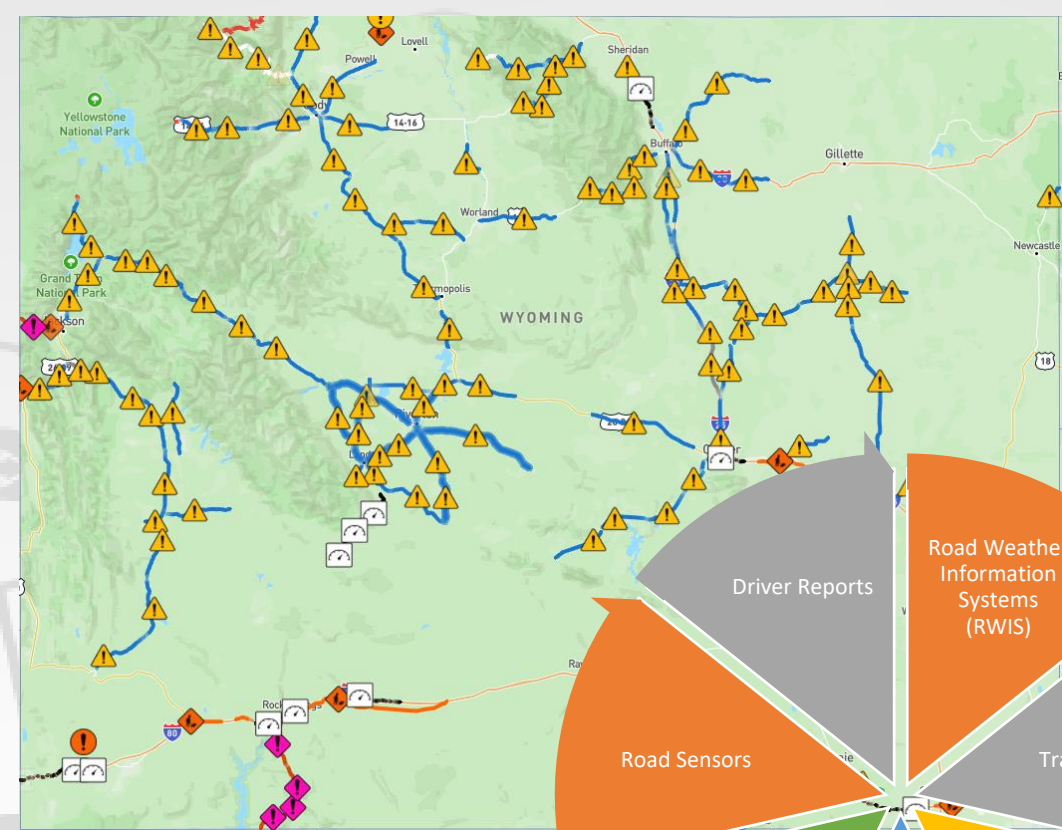

- **Connected Vehicle Development and Deployment**
 - Open-Source Software Development
 - System Architecture
 - Deployment Testing
 - Machine Learning
- **Situation Data Exchange (SDX)**
 - Traveler Information Messages
 - Sirius XM Satellite/Alexa Skill/3rd Party Delivery
 - WZDx Aggregated Data Feed
- **TIMs Creation (Corvus)**
 - J2735, J2540/2, MUTCD
 - Interoperable with Any ATMS
- **Event Streaming Platforms**
 - Architecture, Design and Deployment
 - Data Publication/Consumption
- **Standards Development Support**
 - Connected Work Zone/ngTMDD
 - Connected Transportation Interoperability Committee