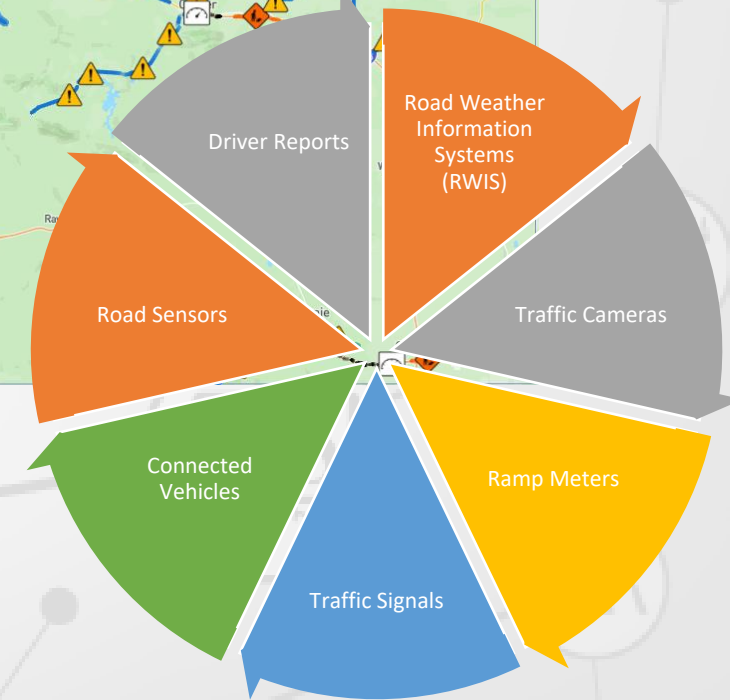

- **Connected Vehicle Development and Deployment**
 - Open-Source Software Development
 - System Architecture
 - Deployment Testing
 - Machine Learning
- **Situation Data Exchange (SDX)**
 - Traveler Information Messages
 - Sirius XM Satellite/Alexa Skill/3rd Party Delivery
 - WZDx Aggregated Data Feed
- **TIMs Creation (Corvus)**
 - J2735, J2540/2, MUTCD
 - Interoperable with Any ATMS
- **Event Streaming Platforms**
 - Architecture, Design and Deployment
 - Data Publication/Consumption
- **Standards Development Support**
 - Connected Work Zone/ngTMDD
 - Connected Transportation Interoperability Committee